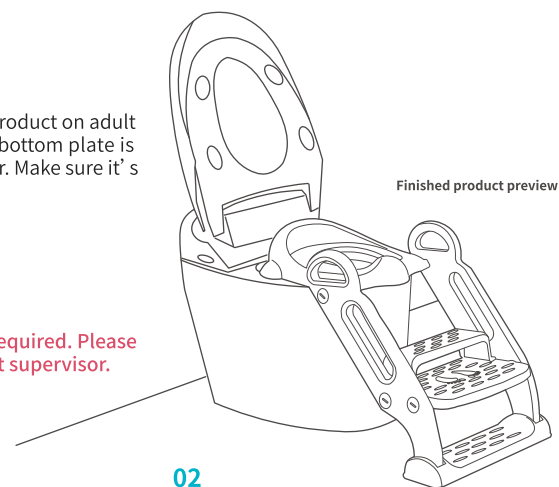

Kindly note:

Adult assembly required. Please use it under adult supervisor.

02

Finished product preview