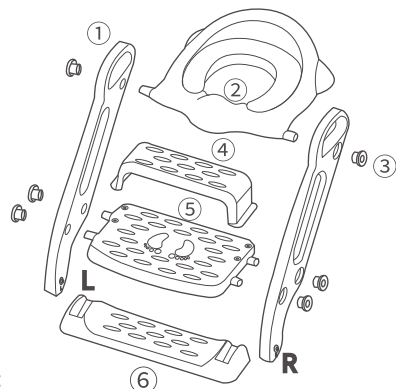

03

INSTRUCTION

Step Toilet

阶梯坐便器

Name : Step Toilet
Item no.: BH-132
Age: 2 years+
Level: Qualified
Product Qualified Standard: Q/BLS 1

ACCESSORIES

产品配件

- ① Support legs
- ② Seat ring
- ③ Screws
- ④ Heightened plate
- ⑤ Step plate
- ⑥ Bottom plate

Adjustable step plate:

You can adjust the height of step plate for children.

Installation of heightened plate:

Press the heightened plate into the corresponding hole and make sure it's flat and steady.

01

INSTALLATION

产品安装

- ① Assemble the seat ring to the top hole of support legs and fix it tightly by screw. (You can use a coin for screw twisting.)
- ② Connect the step plate and fix it tightly in the same way.
- ③ Note the "L" "R" mark in the bottom plate and install it correctly.