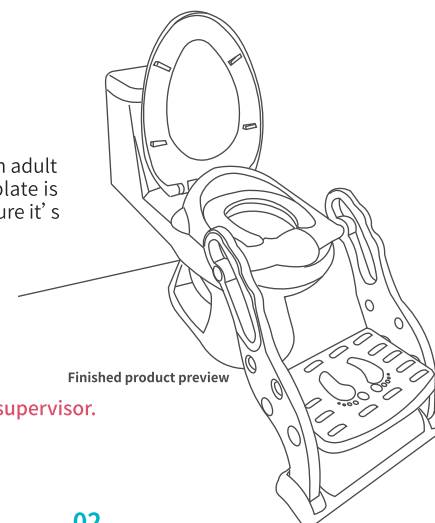

Adjustable step plate:

You can adjust the height of step plate for children. Loose the plastic screw and move the step plate to another height. Make sure the plate at the flat horizon, and assemble the screw tightly. Then children can continue enjoy toilet time!

01

INSTALLATION

产品安装

- ① Assemble the seat ring to the top hole of support legs and fix it tightly by screw. (You can use a coin for screw twisting.)
- ② Connect the step plate and fix it tightly in the same way.
- ③ Note the "L" "R" mark in the bottom plate and install it correctly.

Usage:

Place the whole product on adult toilet, and let the bottom plate is touched with floor. Make sure it's placed stably.

Kindly note:

Adult assembly required.
Please use it under adult supervisor.

02