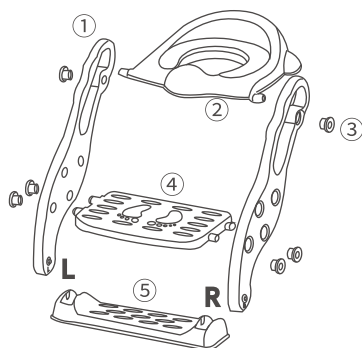

03

INSTRUCTION

Step Toilet

阶梯坐便器

Name : Step Toilet
Item no.: BH-131
Age: 2 years+
Level: Qualified
Product Qualified Standard: Q/BLS 1

ACCESSORIES

产品配件

- ① Support legs
- ② Seat ring
- ③ Screws
- ④ Step plate
- ⑤ Bottom plate

Adjustable step plate:

You can adjust the height of step plate for children. Loose the plastic screw and move the step plate to another height. Make sure the plate at the flat horizon, and assemble the screw tightly. Then children can continue enjoy toilet time!

01

INSTALLATION

产品安装

- ① Assemble the seat ring to the top hole of support legs and fix it tightly by screw. (You can use a coin for screw twisting.)
- ② Connect the step plate and fix it tightly in the same way.
- ③ Note the "L" "R" mark in the bottom plate and install it correctly.